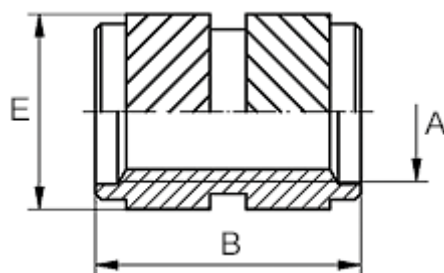

# Data Sheet

Article number: 12864000060800  
Description: KLEE coil 864 000 060.800  
M6 Brass

## Measures

---

Female thread A	= M6
Length B	= 12.7
Min distance to edge	= 3.5
Outer diameter E	= 8.6
Recommended bore diameter $W + 0.1$	= 8.0